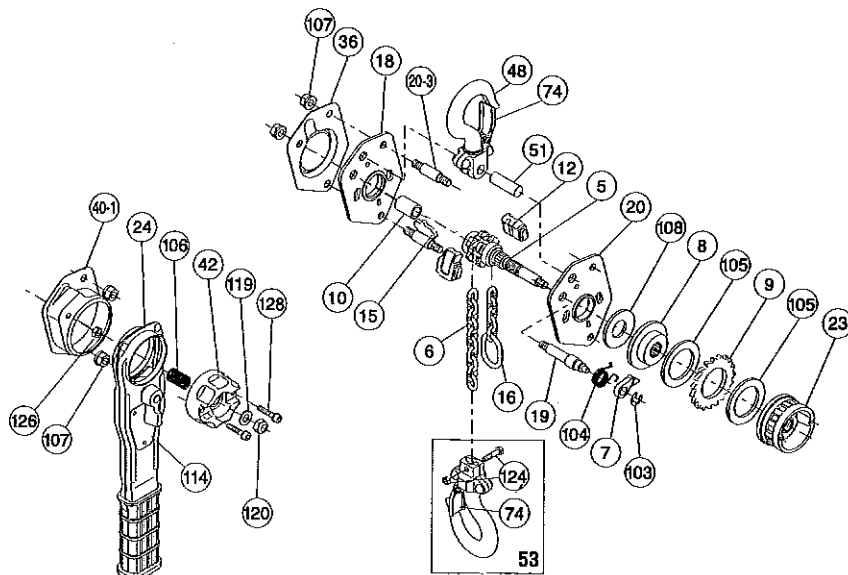

## Spare parts table & Spare parts code table

※ Specify the lift when placing an order for Load chain.

※ When ordering spare parts, please advise of the Model, Capacity, Product number, Code Number and Quantity.

Parts List: 0.5t

Table 8.

Part No.	Part name	Qty	0.5t	Part No.	Part name	Qty	0.5t
5	Load sheave	1	GRB5005	42	Guide handle	1	GRB5042
※6	Load chain	1	T-4XP	48	Top hook assembly	1	GRB5048U
7	Pawl	1	IRB5007	51	Yoke pin	1	GRB5051
8	Disc hub	1	IRB5008	53	Bottom hook assembly	1	GRB5053U
9	Ratchet wheel	1	IRB5009	74	Safety latch assembly	2	GRB5074T
10	Stay pipe	1	GRB5010	103	Retaining ring-Etype	1	SRE8
12	Chain guide	2	GRB5012	104	Pawl spring	1	IRB5104
15	Stripper	1	GRB5015	105	Brake lining	2	GRB5105
16	Stop grip	1	DRP1021	106	Free-wheeling spring	1	NRB5106
18	Plain-side plate assembly	1	GRB5018T	107	Spring nut	5	HSN1M8
19	Stay bolt for pawl	1	GRB5019	108	Coned disc spring	1	GRB5108
20	Handle-side plate assembly	1	GRB5020T	114	Name plate	1	GRB5114
20-3	Stay bolt	2	GRB50203	119	Plain washer	1	PWM8M
23	Disc nut	1	GRB5023	120	Nylon nut	1	HNN1M8
24	Operating handle	1	GRB5024U	124	Chain fastening bolt	1	GRB4124T
36	Body cover	1	GRB5036	126	Lock nut	1	HUN1M6L
40-1	Ratchet cover	1	GRB50401	128	Hex.socket head cap screw	2	CBM5×25B3